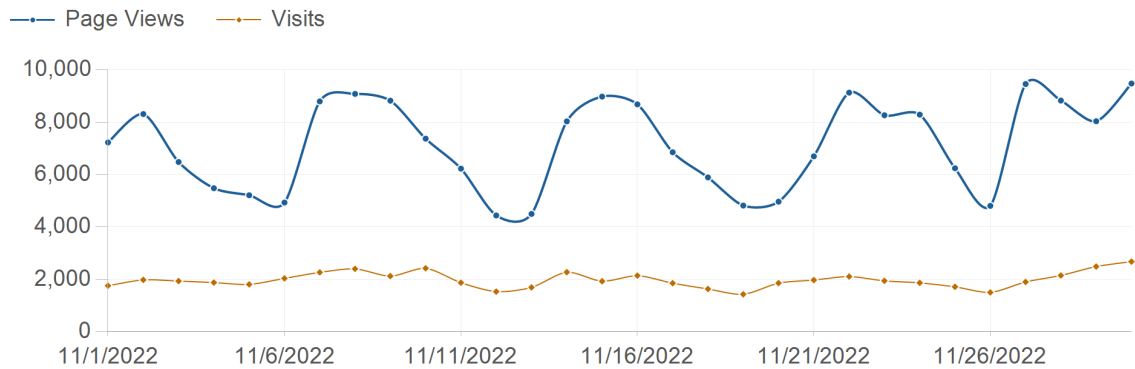

Traffic Trend

risorseumane-hr.it

11/1/2022 - 11/30/2022

Traffic Trend

11/1/2022 - 11/30/2022

Date	Page Views	Visits	Hits	Bandwidth
11/1/2022	7,231	1,762	43,669	3,397.0 MB
11/2/2022	8,315	1,985	66,602	5,164.9 MB
11/3/2022	6,485	1,939	55,166	4,700.2 MB
11/4/2022	5,485	1,882	41,878	3,514.4 MB
11/5/2022	5,216	1,813	30,395	2,343.5 MB
11/6/2022	4,938	2,042	40,062	3,572.1 MB
11/7/2022	8,798	2,271	58,209	5,152.9 MB
11/8/2022	9,085	2,406	77,074	6,456.5 MB
11/9/2022	8,826	2,128	54,144	4,825.9 MB
11/10/2022	7,376	2,428	56,046	4,912.5 MB
11/11/2022	6,232	1,878	34,929	2,907.4 MB
11/12/2022	4,445	1,537	22,873	1,758.1 MB
11/13/2022	4,503	1,698	33,684	2,701.2 MB
11/14/2022	8,036	2,279	57,549	5,076.6 MB
11/15/2022	8,982	1,933	58,657	5,519.6 MB
11/16/2022	8,686	2,146	65,533	5,815.2 MB
11/17/2022	6,858	1,859	56,793	4,706.0 MB
11/18/2022	5,897	1,637	43,302	3,600.6 MB
11/19/2022	4,823	1,434	27,537	1,958.9 MB
11/20/2022	4,971	1,861	40,026	3,258.0 MB
11/21/2022	6,701	1,978	58,308	4,637.1 MB
11/22/2022	9,133	2,112	63,606	5,826.8 MB
11/23/2022	8,271	1,948	59,283	6,872.6 MB
11/24/2022	8,293	1,871	53,856	6,297.8 MB
11/25/2022	6,245	1,720	39,164	4,436.0 MB
11/26/2022	4,811	1,507	26,315	2,677.5 MB
11/27/2022	9,463	1,906	53,257	5,638.4 MB
11/28/2022	8,830	2,154	59,054	6,534.2 MB

11/29/2022	8,041	2,494	69,021	7,816.5 MB
11/30/2022	9,480	2,682	62,624	6,842.8 MB
Total	214,456	59,290	1,508,616	138,921.2 MB