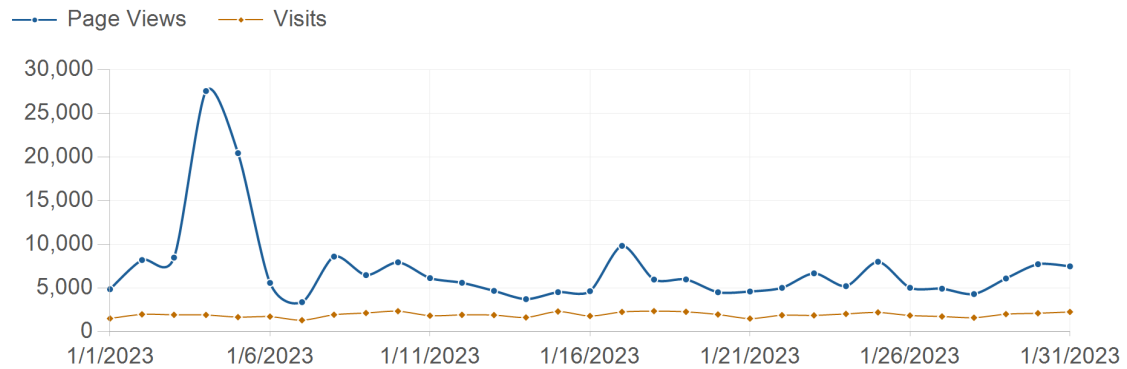

Traffic Trend

risorseumane-hr.it

1/1/2023 - 1/31/2023

Traffic Trend

1/1/2023 - 1/31/2023

Date	Page Views	Visits	Hits	Bandwidth
1/1/2023	4,887	1,530	25,122	1,840.7 MB
1/2/2023	8,232	2,009	43,498	3,663.5 MB
1/3/2023	8,509	1,949	46,667	4,040.4 MB
1/4/2023	27,583	1,936	60,386	3,618.2 MB
1/5/2023	20,468	1,690	49,486	3,206.0 MB
1/6/2023	5,614	1,746	21,248	1,490.2 MB
1/7/2023	3,406	1,335	21,510	1,928.0 MB
1/8/2023	8,626	1,964	43,493	3,511.4 MB
1/9/2023	6,501	2,163	45,491	4,200.7 MB
1/10/2023	7,970	2,370	51,015	4,948.8 MB
1/11/2023	6,157	1,852	41,234	3,921.6 MB
1/12/2023	5,624	1,947	365,558	19,501.8 MB
1/13/2023	4,700	1,921	38,322	3,332.6 MB
1/14/2023	3,748	1,653	24,766	2,152.1 MB
1/15/2023	4,551	2,334	32,947	2,742.9 MB
1/16/2023	4,666	1,817	38,458	3,621.6 MB
1/17/2023	9,852	2,282	50,615	4,224.2 MB
1/18/2023	5,993	2,378	46,438	4,287.1 MB
1/19/2023	6,007	2,299	44,459	4,506.0 MB
1/20/2023	4,540	1,993	32,908	2,837.2 MB
1/21/2023	4,626	1,519	28,811	2,127.5 MB
1/22/2023	5,042	1,909	36,242	3,080.7 MB
1/23/2023	6,705	1,889	42,826	3,973.2 MB
1/24/2023	5,238	2,057	44,182	3,880.7 MB
1/25/2023	8,032	2,227	50,415	4,864.3 MB
1/26/2023	5,053	1,873	44,970	4,303.7 MB
1/27/2023	4,948	1,761	30,092	2,686.2 MB
1/28/2023	4,331	1,622	25,760	1,907.4 MB

1/29/2023	6,114	2,031	41,809	3,712.0 MB
1/30/2023	7,752	2,134	45,932	3,917.7 MB
1/31/2023	7,507	2,284	49,002	4,497.4 MB
Total	222,982	60,474	1,563,662	122,525.8 MB