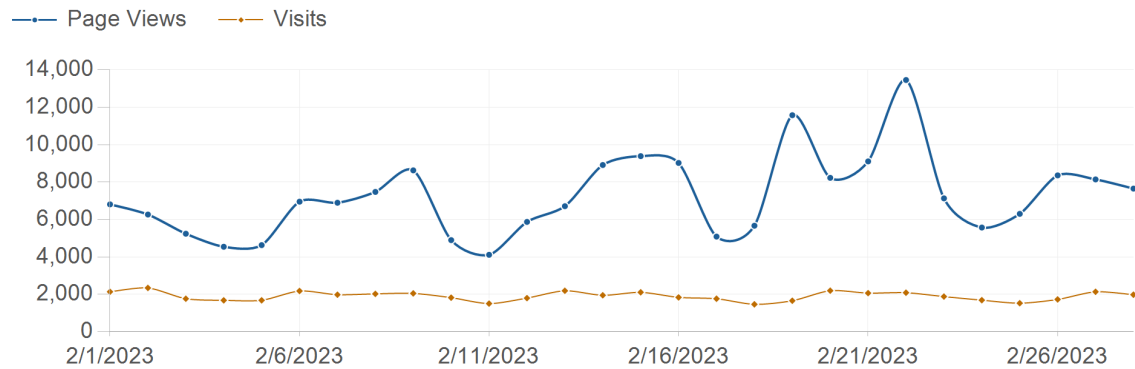

Traffic Trend

risorseumane-hr.it

2/1/2023 - 2/28/2023

Traffic Trend

2/1/2023 - 2/28/2023

Date	Page Views	Visits	Hits	Bandwidth
2/1/2023	6,816	2,143	49,300	4,219.7 MB
2/2/2023	6,272	2,349	51,147	4,398.7 MB
2/3/2023	5,247	1,772	33,053	2,765.2 MB
2/4/2023	4,549	1,686	28,236	2,494.2 MB
2/5/2023	4,637	1,687	35,852	3,195.5 MB
2/6/2023	6,958	2,185	52,932	5,246.5 MB
2/7/2023	6,903	1,987	56,500	5,320.7 MB
2/8/2023	7,482	2,032	53,580	4,950.7 MB
2/9/2023	8,632	2,057	60,109	5,313.2 MB
2/10/2023	4,905	1,829	35,422	3,172.0 MB
2/11/2023	4,121	1,512	23,953	1,911.2 MB
2/12/2023	5,878	1,806	40,926	3,587.1 MB
2/13/2023	6,718	2,197	49,881	4,499.4 MB
2/14/2023	8,918	1,955	59,153	5,525.0 MB
2/15/2023	9,393	2,115	59,775	5,135.9 MB
2/16/2023	9,030	1,843	54,986	4,756.0 MB
2/17/2023	5,093	1,772	31,302	2,711.8 MB
2/18/2023	5,674	1,472	26,598	1,705.4 MB
2/19/2023	11,580	1,665	51,283	3,776.7 MB
2/20/2023	8,234	2,202	63,114	5,388.6 MB
2/21/2023	9,113	2,072	63,561	5,508.5 MB
2/22/2023	13,460	2,094	68,957	5,908.8 MB
2/23/2023	7,138	1,886	54,087	4,723.5 MB
2/24/2023	5,577	1,695	35,801	3,002.3 MB
2/25/2023	6,309	1,533	29,979	2,122.3 MB
2/26/2023	8,365	1,734	45,746	3,374.2 MB
2/27/2023	8,148	2,142	58,156	5,306.7 MB
2/28/2023	7,657	1,987	61,193	5,387.0 MB

Total	202,807	53,409	1,334,582	115,407.2 MB
-------	---------	--------	-----------	--------------