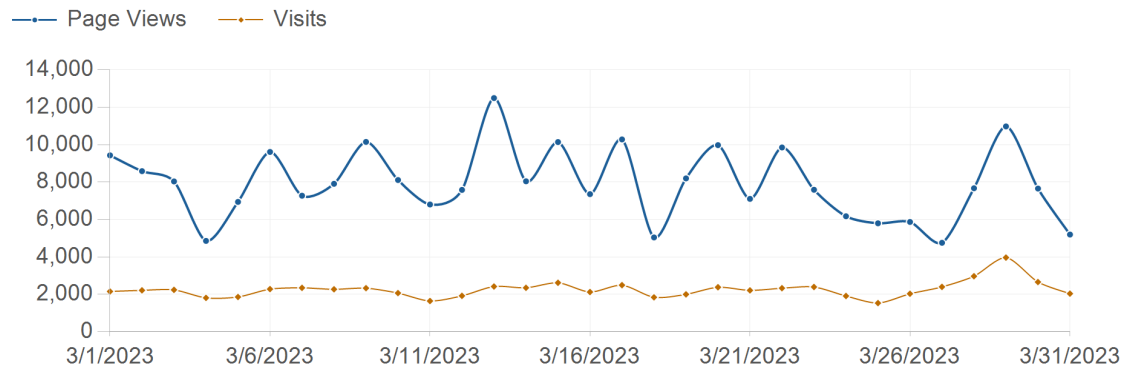

Traffic Trend

risorseumane-hr.it

3/1/2023 - 3/31/2023

Traffic Trend

3/1/2023 - 3/31/2023

Date	Page Views	Visits	Hits	Bandwidth
3/1/2023	9,434	2,159	58,117	4,883.3 MB
3/2/2023	8,590	2,220	59,488	4,781.2 MB
3/3/2023	8,040	2,245	47,857	4,349.3 MB
3/4/2023	4,863	1,817	28,293	2,589.4 MB
3/5/2023	6,946	1,865	45,042	3,981.8 MB
3/6/2023	9,618	2,285	67,646	6,425.1 MB
3/7/2023	7,278	2,353	60,236	5,668.9 MB
3/8/2023	7,916	2,275	56,994	5,587.4 MB
3/9/2023	10,152	2,336	68,070	6,857.0 MB
3/10/2023	8,116	2,073	43,942	3,667.6 MB
3/11/2023	6,809	1,650	35,979	2,463.5 MB
3/12/2023	7,590	1,926	50,827	4,331.1 MB
3/13/2023	12,496	2,426	69,962	6,181.0 MB
3/14/2023	8,049	2,355	63,623	6,361.7 MB
3/15/2023	10,145	2,624	63,759	5,674.4 MB
3/16/2023	7,363	2,129	56,858	5,670.1 MB
3/17/2023	10,286	2,497	49,885	4,780.5 MB
3/18/2023	5,048	1,846	29,395	2,674.5 MB
3/19/2023	8,203	2,005	50,467	4,513.0 MB
3/20/2023	9,980	2,386	72,935	5,877.8 MB
3/21/2023	7,108	2,217	67,854	7,373.4 MB
3/22/2023	9,856	2,336	64,635	6,117.7 MB
3/23/2023	7,595	2,399	61,621	6,101.9 MB
3/24/2023	6,179	1,918	42,425	4,611.8 MB
3/25/2023	5,804	1,540	29,528	2,795.8 MB
3/26/2023	5,875	2,036	41,770	4,013.0 MB
3/27/2023	4,762	2,404	30,897	3,202.2 MB
3/28/2023	7,677	2,975	52,976	5,674.0 MB

3/29/2023	10,980	3,970	68,559	7,018.7 MB
3/30/2023	7,660	2,665	58,280	5,329.7 MB
3/31/2023	5,202	2,042	39,021	3,696.3 MB
Total	245,620	69,974	1,636,941	153,253.1 MB