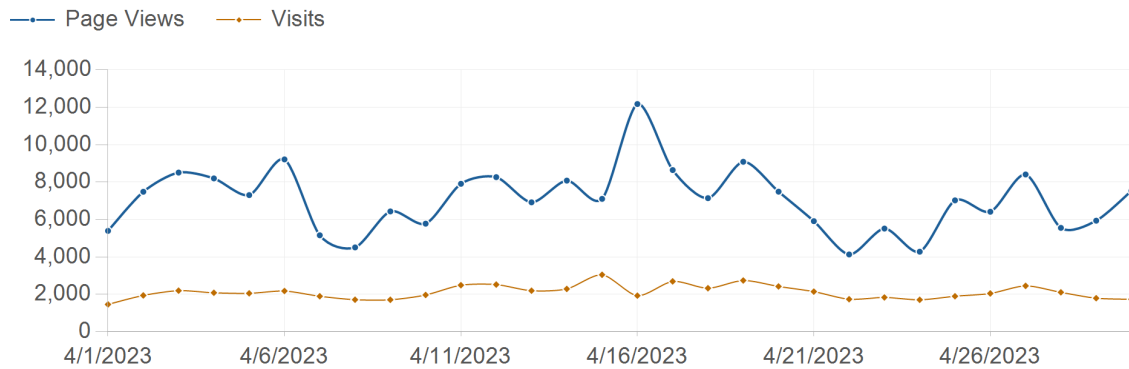

Traffic Trend

risorseumane-hr.it

4/1/2023 - 4/30/2023

Traffic Trend

4/1/2023 - 4/30/2023

Date	Page Views	Visits	Hits	Bandwidth
4/1/2023	5,399	1,468	28,062	2,153.6 MB
4/2/2023	7,490	1,948	48,276	4,346.4 MB
4/3/2023	8,514	2,203	65,815	6,010.5 MB
4/4/2023	8,202	2,089	68,268	6,441.7 MB
4/5/2023	7,311	2,059	54,864	5,169.0 MB
4/6/2023	9,219	2,184	60,869	5,002.5 MB
4/7/2023	5,163	1,903	30,322	2,410.4 MB
4/8/2023	4,516	1,720	23,033	1,765.2 MB
4/9/2023	6,438	1,715	31,077	1,841.1 MB
4/10/2023	5,783	1,972	43,659	3,637.9 MB
4/11/2023	7,916	2,495	61,086	5,706.5 MB
4/12/2023	8,270	2,528	58,696	5,933.7 MB
4/13/2023	6,925	2,199	54,065	5,493.0 MB
4/14/2023	8,085	2,296	47,009	4,413.8 MB
4/15/2023	7,108	3,051	30,500	2,878.4 MB
4/16/2023	12,178	1,935	47,223	3,875.1 MB
4/17/2023	8,649	2,698	63,373	6,204.8 MB
4/18/2023	7,148	2,333	56,387	5,989.5 MB
4/19/2023	9,091	2,747	60,374	6,596.2 MB
4/20/2023	7,494	2,428	54,374	4,978.7 MB
4/21/2023	5,917	2,152	37,213	2,997.1 MB
4/22/2023	4,138	1,745	24,991	2,112.2 MB
4/23/2023	5,522	1,840	34,366	2,761.4 MB
4/24/2023	4,287	1,714	30,409	2,489.7 MB
4/25/2023	7,029	1,905	41,541	3,886.7 MB
4/26/2023	6,422	2,054	50,423	4,633.7 MB
4/27/2023	8,413	2,459	55,245	5,115.9 MB
4/28/2023	5,558	2,113	39,186	3,685.1 MB

4/29/2023	5,943	1,799	29,196	2,459.3 MB
4/30/2023	7,538	1,742	31,036	2,316.8 MB
Total	211,666	63,494	1,360,938	123,306.1 MB