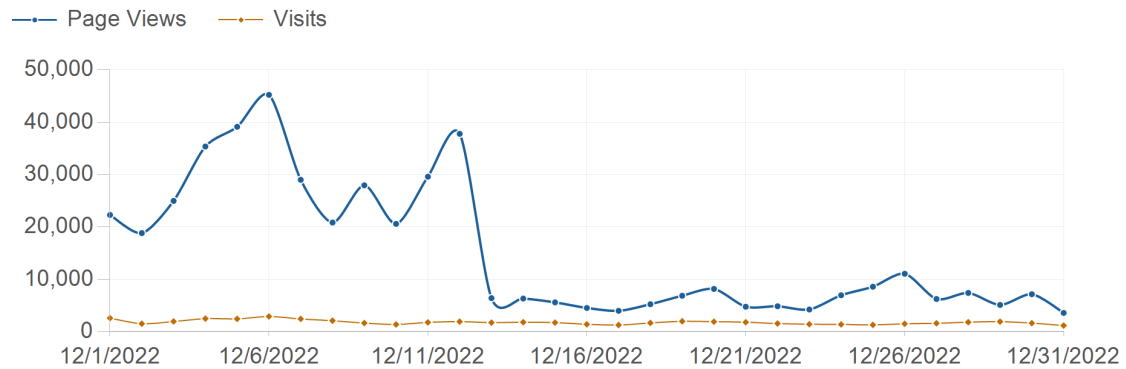

Traffic Trend

risorseumane-hr.it

12/1/2022 - 12/31/2022

Traffic Trend

12/1/2022 - 12/31/2022

Date	Page Views	Visits	Hits	Bandwidth
12/1/2022	22,322	2,625	33,103	3,489.5 MB
12/2/2022	18,858	1,555	24,793	2,404.9 MB
12/3/2022	25,006	1,983	34,029	3,150.5 MB
12/4/2022	35,383	2,532	46,349	4,262.3 MB
12/5/2022	39,147	2,479	54,781	4,660.4 MB
12/6/2022	45,248	2,940	63,316	5,238.9 MB
12/7/2022	29,026	2,472	39,394	2,909.7 MB
12/8/2022	20,870	2,131	27,544	1,913.9 MB
12/9/2022	27,980	1,683	37,380	2,532.9 MB
12/10/2022	20,610	1,414	27,746	2,076.9 MB
12/11/2022	29,622	1,813	38,875	3,048.9 MB
12/12/2022	37,805	1,958	52,358	4,402.6 MB
12/13/2022	6,442	1,762	39,146	3,465.1 MB
12/14/2022	6,366	1,846	52,945	4,594.8 MB
12/15/2022	5,637	1,769	44,057	4,016.5 MB
12/16/2022	4,567	1,449	28,763	2,267.4 MB
12/17/2022	4,020	1,307	22,985	1,835.1 MB
12/18/2022	5,282	1,705	30,200	2,457.9 MB
12/19/2022	6,901	2,017	50,543	4,529.0 MB
12/20/2022	8,200	1,953	53,004	4,589.6 MB
12/21/2022	4,805	1,843	43,214	3,625.2 MB
12/22/2022	4,898	1,591	39,112	3,031.2 MB
12/23/2022	4,270	1,461	24,486	1,694.4 MB
12/24/2022	6,994	1,418	15,658	649.3 MB
12/25/2022	8,623	1,330	20,990	994.8 MB
12/26/2022	11,100	1,540	34,509	1,855.6 MB
12/27/2022	6,278	1,638	39,522	3,087.3 MB
12/28/2022	7,435	1,850	46,479	3,817.7 MB

12/29/2022	5,140	1,954	37,931	3,183.8 MB
12/30/2022	7,192	1,673	25,545	1,692.6 MB
12/31/2022	3,624	1,206	14,604	760.5 MB
Total	469,651	56,897	1,143,361	92,239.5 MB